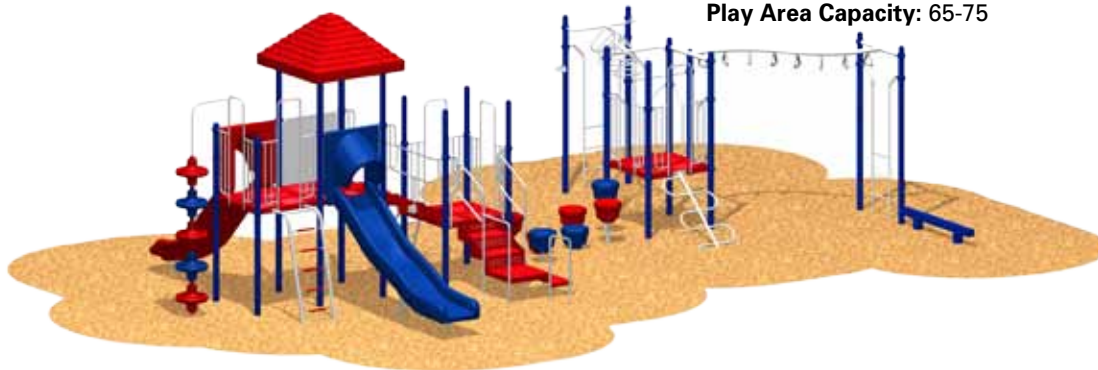

714-S291J

\$18,889

Protective Area: 43' x 38'
Shipping Weight: 5,340 lbs
Elevated Play Activities: 10
Ground Level Play Activities: 3
Play Area Capacity: 60-70

704-S042J

\$16,940

Protective Area: 44' x 36'
Shipping Weight: 4,625 lbs
Elevated Play Activities: 7
Ground Level Play Activities: 2
Play Area Capacity: 55-65

718-S059J

\$13,584

Protective Area: 50' x 46'
Shipping Weight: 2,890 lbs
Elevated Play Activities: 10
Ground Level Play Activities: 4
Play Area Capacity: 65-75

For Kids Ages 2-12

CPSC

All of Miracle's playground materials meet or exceed CPSC guidelines.