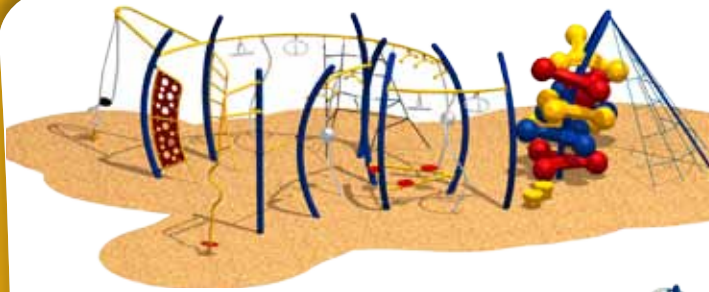

Fitness Clusters (Ages 5-12)

FREE SHIPPING
On Sale Flyer
Orders Over $5,000*

466-S102J

$22,883

Protective Area: 52' x 38'
Shipping Weight: 4,335 lbs
Play Area Capacity: 20-30

466-S104J

$21,519

Protective Area: 54' x 30'
Shipping Weight: 2,565 lbs
Play Area Capacity: 30-40